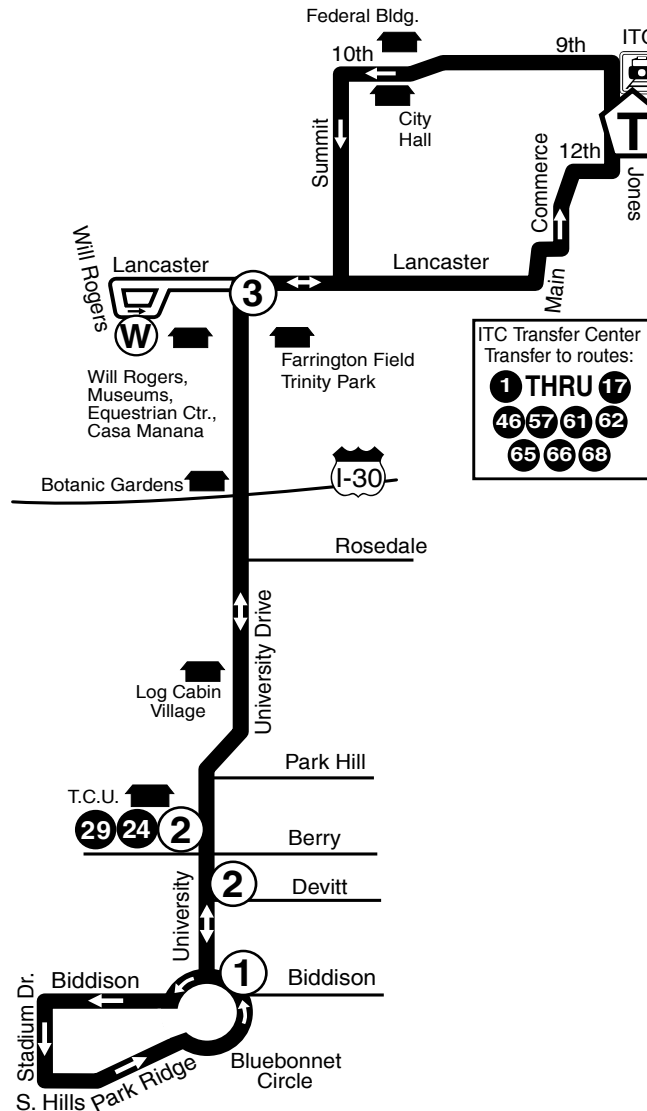

### TRANSFERS TO ROUTES

1 - 2 - 2 Exp - 3 - 4 - 5 - 6 - 9 - 10 - 11  
12 - 14 - 15 - 17 - 24 - 29 - 46  
57 - 61 - 62 - 65 - 66 - 68

## TO DOWNTOWN WEEKDAY -AM & PM

Buses leave these timepoints at times listed below:

①	②	③	T
Bluebonnet & Biddison	University & Devitt	University & Lancaster	ITC Station
5:45	5:47	6:04	6:15
6:45	6:47	7:04	7:15
7:45	7:47	8:04	8:15
8:45	8:47	9:04	9:15
9:45	9:47	10:04	10:15
10:45	10:47	11:04	11:15
11:45	11:47	12:04	12:15
12:45	12:47	1:04	1:15
1:45	1:47	2:04	2:15
2:45	2:47	3:04	3:15
3:45	3:47	4:04	4:15
4:45	4:47	5:04	5:15
5:45	5:47	6:04	6:15
6:45	6:47	7:04	7:15

## FROM DOWNTOWN WEEKDAY -AM & PM

Buses leave these timepoints at times listed below:

T	③	②	①
ITC Station	University & Lancaster	University & Berry	Bluebonnet & Biddison
6:15	6:26	6:38	6:43
7:15	7:26	7:38	7:43
8:15	8:26	8:38	8:43
9:15	9:26	9:38	9:43
10:15	10:26	10:38	10:43
11:15	11:26	11:38	11:43
12:15	12:26	12:38	12:43
1:15	1:26	1:38	1:43
2:15	2:26	2:38	2:43
3:15	3:26	3:38	3:43
4:15	4:26	4:38	4:43
5:15	5:26	5:38	5:43
6:15	6:26	6:38	6:43
7:18	7:26	7:38	7:43