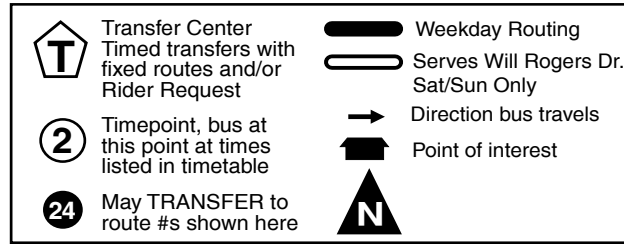

TO DOWNTOWN WEEKDAY -AM & PM

Buses leave these timepoints at times listed below:

①	②	③	T
Bluebonnet & Biddison	University & Devitt	University & Lancaster	ITC Station
5:45	5:47	6:04	6:15
6:45	6:47	7:04	7:15
7:45	7:47	8:04	8:15
8:45	8:47	9:04	9:15
9:45	9:47	10:04	10:15
10:45	10:47	11:04	11:15
11:45	11:47	12:04	12:15
12:45	12:47	1:04	1:15
1:45	1:47	2:04	2:15
2:45	2:47	3:04	3:15
3:45	3:47	4:04	4:15
4:45	4:47	5:04	5:15
5:45	5:47	6:04	6:15
6:45	6:47	7:04	7:15

Route 7 University

FROM DOWNTOWN WEEKDAY -AM & PM

Buses leave these timepoints at times listed below:

T	③	②	①
ITC Station	University & Lancaster	University & Berry	Bluebonnet & Biddison
6:15	6:26	6:38	6:43
7:15	7:26	7:38	7:43
8:15	8:26	8:38	8:43
9:15	9:26	9:38	9:43
10:15	10:26	10:38	10:43
11:15	11:26	11:38	11:43
12:15	12:26	12:38	12:43
1:15	1:26	1:38	1:43
2:15	2:26	2:38	2:43
3:15	3:26	3:38	3:43
4:15	4:26	4:38	4:43
5:15	5:26	5:38	5:43
6:15	6:26	6:38	6:43
7:18	7:26	7:38	7:43

See "Sunday Service" Brochure for schedule on Sundays (Mire "Sunday Service" horario para esta ruta sobre el domingo)

All Trips are served by wheelchair accessible vehicles. Todos Vehiculos tienen elevaciones de silla de ruedas.