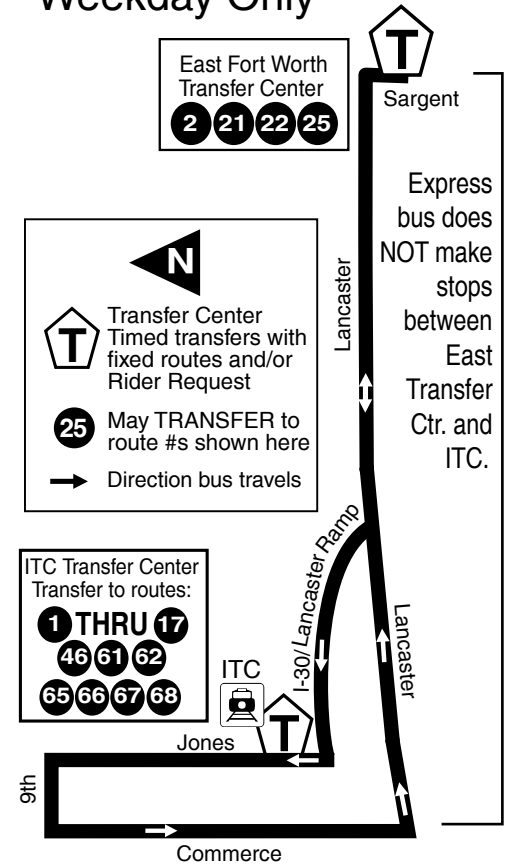

**Eastside Express
Weekday Only**

WESTBOUND EASTBOUND

	T	T	T	T
	East Transfer Ctr.	ITC Station	ITC Station	East Transfer Ctr.
AM	6:47	6:57	6:58	7:13
	7:17	7:27	7:28	7:43
	7:47	7:57	7:58	8:13
	8:17	8:27	8:28	8:43
	8:47	8:57	----	----
PM	3:34	3:44	3:15	3:30
	4:04	4:14	3:45	4:00
	4:34	4:44	4:15	4:30
	5:04	5:14	4:45	5:00
	5:34	5:44	5:15	5:30
	6:04	6:14	5:45	6:00
	6:34	6:44	6:15	6:30
	7:04	7:14	6:45	7:00