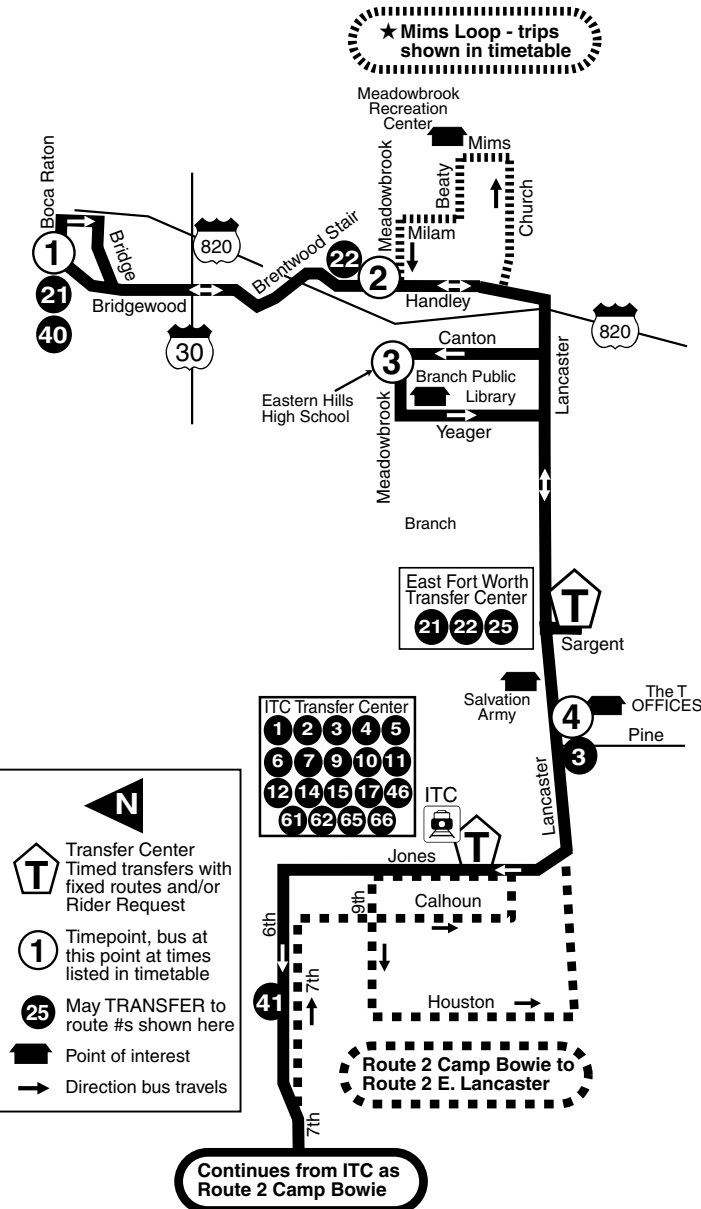

**JAN 30, 2005**

**Route 2 E. Lancaster**

**WESTBOUND SATURDAY -AM & PM**

Buses leave these timepoints at times listed below:

①	②	⤴	④	⤴
Boca Raton & Bridgewood	Meadowbrook & Handley	East Transfer Ctr.	Pine & Lancaster	ITC Station
5:29	5:36	5:52	6:05	6:15
5:59	6:06	6:22	6:35	6:45
6:29	6:36	6:52	7:05	7:15
6:59	7:06	7:22	7:35	7:45
7:29	7:36	7:52	8:05	8:15
7:59	8:06	8:22	8:35	8:45
8:29	8:36	8:52	9:05	9:15
8:59	9:06	9:22	9:35	9:45
9:29	9:36	9:52	10:05	10:15
9:59	10:06	10:22	10:35	10:45
10:29	10:36	10:52	11:05	11:15
10:59	11:06	11:22	11:35	11:45
11:29	11:36	11:52	12:05	12:15
11:59	12:06	12:22	12:35	12:45
12:29	12:36	12:52	1:05	1:15
12:59	1:06	1:22	1:35	1:45
1:29	1:36	1:52	2:05	2:15
1:59	2:06	2:22	2:35	2:45
2:29	2:36	2:52	3:05	3:15
2:59	3:06	3:22	3:35	3:45
3:29	3:36	3:52	4:05	4:15
3:59	4:06	4:22	4:35	4:45
4:29	4:36	4:52	5:05	5:15
4:59	5:06	5:22	5:35	5:45
5:29	5:36	5:52	6:05	6:15
5:59	6:06	6:22	6:35	6:45
6:29	6:36	6:52	7:05	7:15
7:29	7:36	7:52	8:05	8:15
8:29	8:36	8:52	9:05	9:15
9:29	9:36	9:52	10:05	10:15

**EASTBOUND SATURDAY -AM & PM**

Buses leave these timepoints at times listed below:

⤴	④	⤴	②	①
ITC Station	Pine & Lancaster	East Transfer Ctr.	Meadowbrook & Handley	Boca Raton & Bridgewood
6:15	6:23	6:34	6:48	6:58
6:45	6:53	7:04	7:18	7:28
7:15	7:23	7:34	7:48	7:58
7:45	7:53	8:04	8:18	8:28
8:15	8:23	8:34	8:48	8:58
8:45	8:53	9:04	9:18	9:28
9:15	9:23	9:34	9:48	9:58
9:45	9:53	10:04	10:18	10:28
10:15	10:23	10:34	10:48	10:58
10:45	10:53	11:04	11:18	11:28
11:15	11:23	11:34	11:48	11:58
11:45	11:53	12:04	12:18	12:28
12:15	12:23	12:34	12:48	12:58
12:45	12:53	1:04	1:18	1:28
1:15	1:23	1:34	1:48	1:58
1:45	1:53	2:04	2:18	2:28
2:15	2:23	2:34	2:48	2:58
2:45	2:53	3:04	3:18	3:28
3:15	3:23	3:34	3:48	3:58
3:45	3:53	4:04	4:18	4:28
4:15	4:23	4:34	4:48	4:58
4:45	4:53	5:04	5:18	5:28
5:15	5:23	5:34	5:48	5:58
5:45	5:53	6:04	6:18	6:28
6:15	6:23	6:34	6:48	6:58
6:45	6:53	7:04	7:18	7:28
7:15	7:23	7:34	7:48	7:58
8:15	8:23	8:34	8:48	8:58
9:24	9:32	9:43	9:57	10:07
10:15	10:23	10:34	10:48	10:58