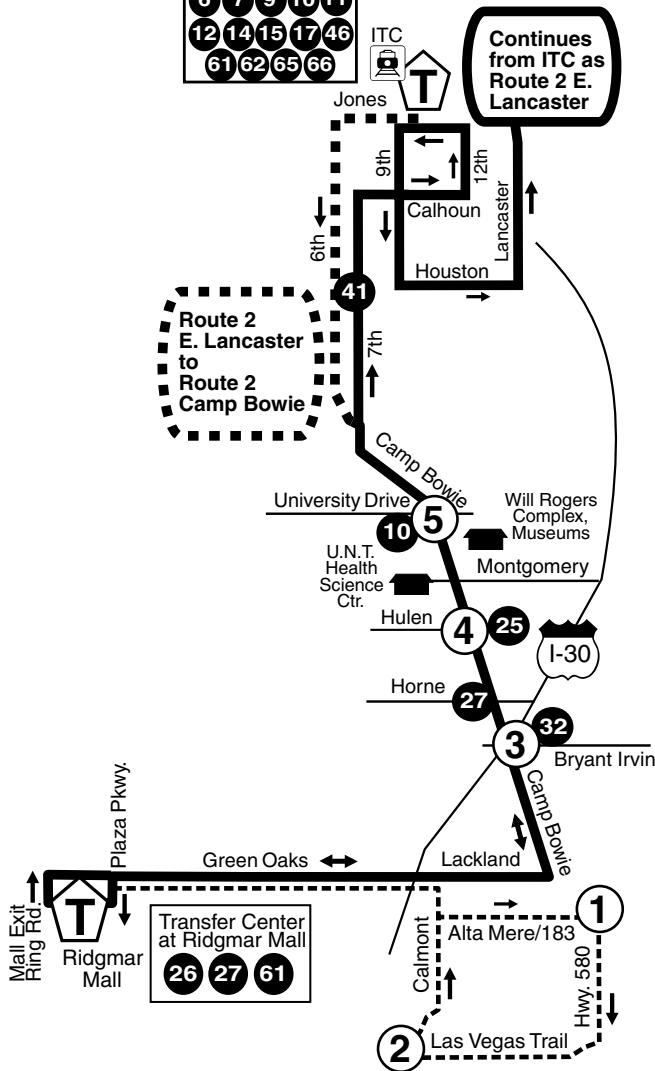

JAN 30, 2005

Route 2 Camp Bowie

Continues from ITC as Route 2 E. Lancaster

EASTBOUND SATURDAY -AM & PM

Buses leave these timepoints at times listed below:

①	②	③	④	⑤	①		
Ridgmar Mall	580 & Altamere	Calmont & Las Vegas Tr.	Ridgmar Mall	Camp Bowie & Bryant Irvin	Camp Bowie & Hulene	Camp Bowie & University	ITC Station
5:29	---	---	---	5:41	5:49	5:59	6:15
5:59	---	---	---	6:11	6:19	6:29	6:45
6:29	---	---	---	6:41	6:49	6:59	7:15
6:59	---	---	---	7:11	7:19	7:29	7:45
7:29	---	---	---	7:41	7:49	7:59	8:15
7:59	---	---	---	8:11	8:19	8:29	8:45
8:29	---	---	---	8:41	8:49	8:59	9:15
8:59	---	---	---	9:11	9:19	9:29	9:45
9:29	---	---	---	9:41	9:49	9:59	10:15
9:59	---	---	---	10:11	10:19	10:29	10:45
10:29	---	---	---	10:41	10:49	10:59	11:15
10:59	---	---	---	11:11	11:19	11:29	11:45
11:29	---	---	---	11:41	11:49	11:59	12:15
11:59	---	---	---	12:11	12:19	12:29	12:45
12:29	---	---	---	12:41	12:49	12:59	1:15
12:59	---	---	---	1:11	1:19	1:29	1:45
1:29	---	---	---	1:41	1:49	1:59	2:15
1:59	---	---	---	2:11	2:19	2:29	2:45
2:29	---	---	---	2:41	2:49	2:59	3:15
2:59	---	---	---	3:11	3:19	3:29	3:45
3:29	---	---	---	3:41	3:49	3:59	4:15
3:59	---	---	---	4:11	4:19	4:29	4:45
4:29	---	---	---	4:41	4:49	4:59	5:15
4:59	---	---	---	5:11	5:19	5:29	5:45
5:29	---	---	---	5:41	5:49	5:59	6:15
5:59	---	---	---	6:11	6:19	6:29	6:45
6:29	---	---	---	6:41	6:49	6:59	7:15
6:52	7:10	7:20	7:32	7:44	7:51	8:00	8:15
7:52	8:10	8:20	8:32	8:44	8:51	9:00	9:15
8:52	9:10	9:20	9:32	9:44	9:51	10:00	10:15

WESTBOUND SATURDAY -AM & PM

Buses leave these timepoints at times listed below:

①	⑤	④	③	①
ITC Station	Camp Bowie & University	Camp Bowie & Hulene	Camp Bowie & Bryant Irvin	Ridgmar Mall
6:15	6:27	6:35	6:41	6:52
6:45	6:57	7:05	7:11	7:22
7:15	7:27	7:35	7:41	7:52
7:45	7:57	8:05	8:11	8:22
8:15	8:27	8:35	8:41	8:52
8:45	8:57	9:05	9:11	9:22
9:15	9:27	9:35	9:41	9:52
9:45	9:57	10:05	10:11	10:22
10:15	10:27	10:35	10:41	10:52
10:45	10:57	11:05	11:11	11:22
11:15	11:27	11:35	11:41	11:52
11:45	11:57	12:05	12:11	12:22
12:15	12:27	12:35	12:41	12:52
12:45	12:57	1:05	1:11	1:22
1:15	1:27	1:35	1:41	1:52
1:45	1:57	2:05	2:11	2:22
2:15	2:27	2:35	2:41	2:52
2:45	2:57	3:05	3:11	3:22
3:15	3:27	3:35	3:41	3:52
3:45	3:57	4:05	4:11	4:22
4:15	4:27	4:35	4:41	4:52
4:45	4:57	5:05	5:11	5:22
5:15	5:27	5:35	5:41	5:52
5:45	5:57	6:05	6:11	6:22
6:15	6:27	6:35	6:41	6:52
6:45	6:57	7:05	7:11	7:22
7:15	7:27	7:35	7:41	7:52
8:15	8:27	8:35	8:41	8:52
9:24	9:36	9:44	9:50	10:01
10:15	10:27	10:35	10:41	10:52

N

T Transfer Center
Timed transfers with fixed routes and/or Rider Request

4 Timepoint, bus at this point at times listed in timetable

25 May TRANSFER to route #s shown here

Point of interest

Direction bus travels

Late Night Service