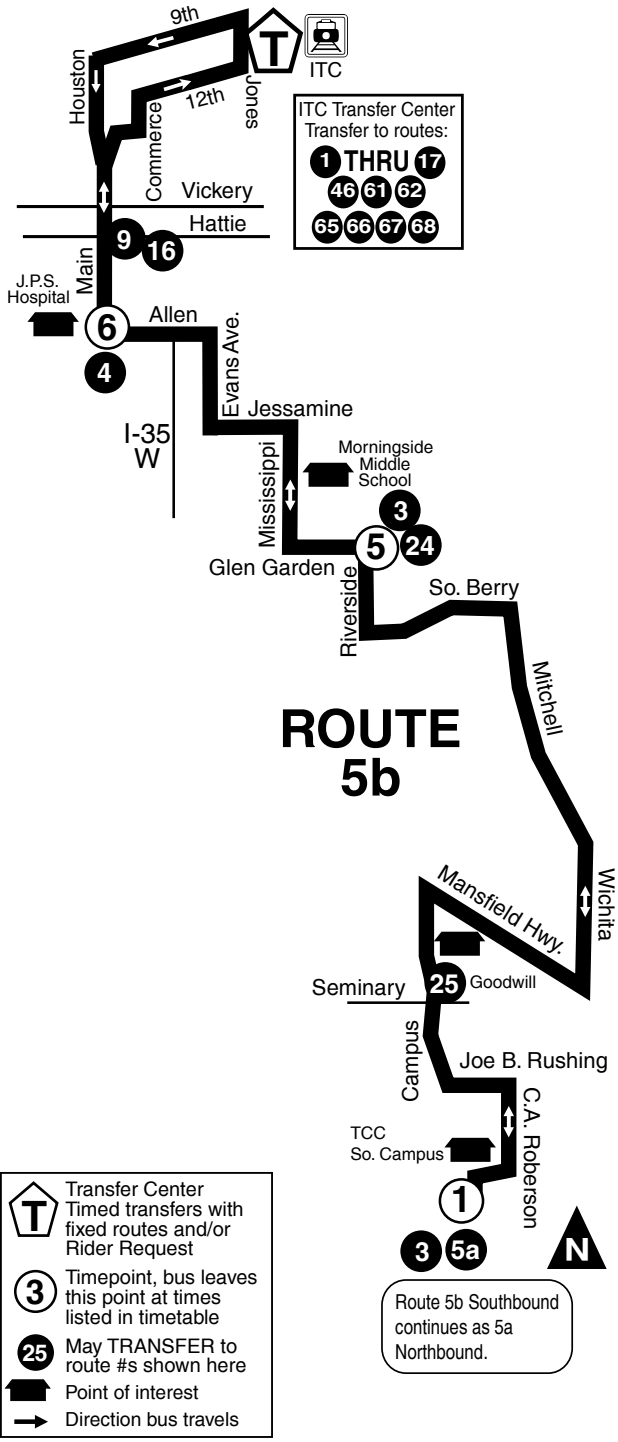

**5a (west) EVANS - NORTHBOUND
WEEKDAY -AM & PM**

Buses leave these timepoints at times listed below:

①	②	T	③	④	⑥	T
TCC So. Campus	Oak Grove & Glasgow	La Gran Plaza	Todd & Shaw	Evans & Berry	Allen & Main	ITC Station
6:37	6:47	6:57	7:12	7:13	7:31	7:45
7:41	7:51	8:01	----	8:13	8:31	8:45
8:37	8:47	8:57	9:12	9:13	9:31	9:45
9:41	9:51	10:01	----	10:13	10:31	10:45
10:41	10:51	11:01	----	11:13	11:31	11:45
11:41	11:51	12:01	----	12:13	12:31	12:45
12:41	12:51	1:01	----	1:13	1:31	1:45
1:41	1:51	2:01	----	2:13	2:31	2:45
2:37	2:47	2:57	3:12	3:13	3:31	3:45
3:41	3:51	4:01	----	4:13	4:31	4:45
4:41	4:51	5:01	----	5:13	5:31	5:45
5:37	5:47	5:57	6:12	6:13	6:31	6:45
----	----	8:13	----	8:25	8:46	9:00

**5a (west) EVANS - SOUTHBOUND
WEEKDAY -AM & PM**

T	⑥	④	③	T	②	①
ITC Station	Allen & Main	Evans & Berry	Todd & Shaw	La Gran Plaza	Oak Grove & Glasgow	TCC So. Campus
6:15	6:27	6:41	----	7:01	7:11	7:21
7:15	7:27	7:40	7:41	8:01	8:11	8:21
8:15	8:27	8:41	----	9:01	9:11	9:21
9:15	9:27	9:40	9:41	10:01	10:11	10:21
10:15	10:27	10:41	----	11:01	11:11	11:21
11:15	11:27	11:41	----	12:01	12:11	12:21
12:15	12:27	12:41	----	1:01	1:11	1:21
1:15	1:27	1:41	----	2:01	2:11	2:21
2:15	2:27	2:41	----	3:01	3:11	3:21
3:15	3:27	3:40	3:41	4:01	4:11	4:21
4:15	4:27	4:41	----	5:01	5:11	5:21
5:15	5:27	5:40	5:41	6:01	6:11	6:21
6:15	6:27	6:41	----	7:01	7:11	7:21
7:15	7:27	7:41	----	8:01	8:11	8:21
8:15	8:27	8:41	----	9:01	9:11	9:21
9:15	9:27	9:41	----	10:01	10:11	10:21
10:15	10:27	10:41	----	11:01	11:11	11:21

Route 5a Evans Avenue (west)

Route 5b Glen Garden (east)

- T** Transfer Center
Timed transfers with fixed routes and/or Rider Request
- ③** Timepoint, bus leaves this point at times listed in timetable
- 25** May TRANSFER to route #s shown here
- Point of interest
- Direction bus travels