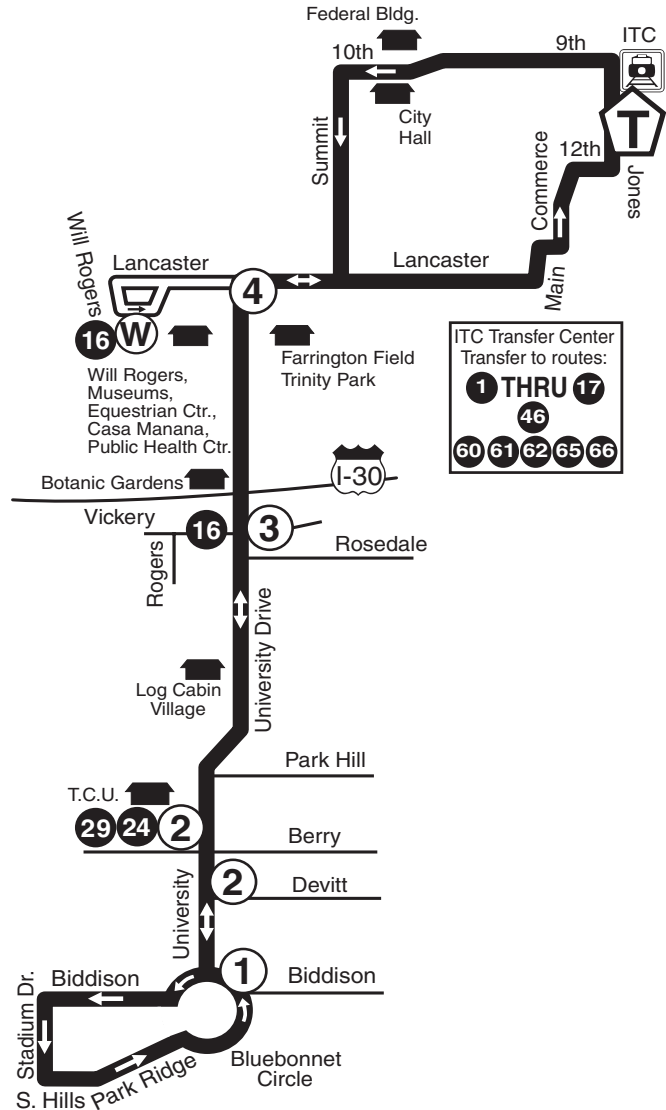

TO DOWNTOWN WEEKDAY -AM & PM

Buses leave these timepoints at times listed below:

① Bluebonnet & Biddison	② University & Devitt	③ University & Vickery	④ University & Lancaster	Ⓜ ITC Station
5:45	5:47	5:57	6:04	6:15
6:15	6:17	6:27	6:34	6:45
6:45	6:47	6:57	7:04	7:15
7:15	7:17	7:27	7:34	7:45
7:45	7:47	7:57	8:04	8:15
8:15	8:17	8:27	8:34	8:45
8:45	8:47	8:57	9:04	9:15
9:15	9:17	9:27	9:34	9:45
9:45	9:47	9:57	10:04	10:15
10:15	10:17	10:27	10:34	10:45
10:45	10:47	10:57	11:04	11:15
11:15	11:17	11:27	11:34	11:45
11:45	11:47	11:57	12:04	12:15
12:15	12:17	12:27	12:34	12:45
12:45	12:47	12:57	1:04	1:15
1:15	1:17	1:27	1:34	1:45
1:45	1:47	1:57	2:04	2:15
2:15	2:17	2:27	2:34	2:45
2:45	2:47	2:57	3:04	3:15
3:15	3:17	3:27	3:34	3:45
3:45	3:47	3:57	4:04	4:15
4:15	4:17	4:27	4:34	4:45
4:45	4:47	4:57	5:04	5:15
5:15	5:17	5:27	5:34	5:45
5:45	5:47	5:57	6:04	6:15
6:15	6:17	6:27	6:34	6:45
6:45	6:47	6:57	7:04	7:15
7:15	7:17	7:27	7:34	7:45
7:45	7:47	7:57	8:04	8:15
8:15	8:17	8:27	8:34	8:45
8:45	8:47	8:57	9:04	9:15
9:15	9:17	9:27	9:34	9:45
9:45	9:47	9:57	10:04	10:15

Route 7 University

Ⓜ Transfer Center
Timed transfers with fixed routes and/or Rider Request

② Timepoint, bus at this point at times listed in timetable

24 May TRANSFER to route #s shown here

— Weekday Routing

— Serves Will Rogers Dr. Sat/Sun Only

→ Direction bus travels

Ⓜ Point of interest

N

FROM DOWNTOWN WEEKDAY -AM & PM

Buses leave these timepoints at times listed below:

Ⓜ ITC Station	④ University & Lancaster	③ University & Vickery	② University & Berry	① Bluebonnet & Biddison
6:15	6:26	6:31	6:38	6:43
6:45	6:56	7:01	7:08	7:13
7:15	7:26	7:31	7:38	7:43
7:45	7:56	8:01	8:08	8:13
8:15	8:26	8:31	8:38	8:43
8:45	8:56	9:01	9:08	9:13
8:45	8:56	9:01	9:08	9:13
9:15	9:26	9:31	9:38	9:43
9:45	9:56	10:01	10:08	10:13
10:15	10:26	10:31	10:38	10:43
10:45	10:56	11:01	11:08	11:13
11:15	11:26	11:31	11:38	11:43
11:45	11:56	12:01	12:08	12:13
12:15	12:26	12:31	12:38	12:43
12:45	12:56	1:01	1:08	1:13
1:15	1:26	1:31	1:38	1:43
1:45	1:56	2:01	2:08	2:13
2:15	2:26	2:31	2:38	2:43
2:45	2:56	3:01	3:08	3:13
3:15	3:26	3:31	3:38	3:43
3:45	3:56	4:01	4:08	4:13
4:15	4:26	4:31	4:38	4:43
4:45	4:56	5:01	5:08	5:13
5:15	5:26	5:31	5:38	5:43
5:45	5:56	6:01	6:08	6:13
6:15	6:26	6:31	6:38	6:43
6:45	6:56	7:01	7:08	7:13
7:15	7:26	7:31	7:38	7:43
8:15	8:26	8:31	8:38	8:43
8:25	8:35	8:40	8:46	8:51
9:15	9:26	9:31	9:38	9:43
10:15	10:26	10:31	10:38	10:43
*11:15	11:26	11:31	11:38	11:43

* Special (11:15pm from ITC) only on Thursday, Friday

See "Sunday Service" Brochure for schedule on Sundays (Mire "Sunday Service" horario para esta ruta sobre el domingo)

All Trips are served by wheelchair accessible vehicles. Todos Vehiculos tienen elevaciones de silla de ruedas.