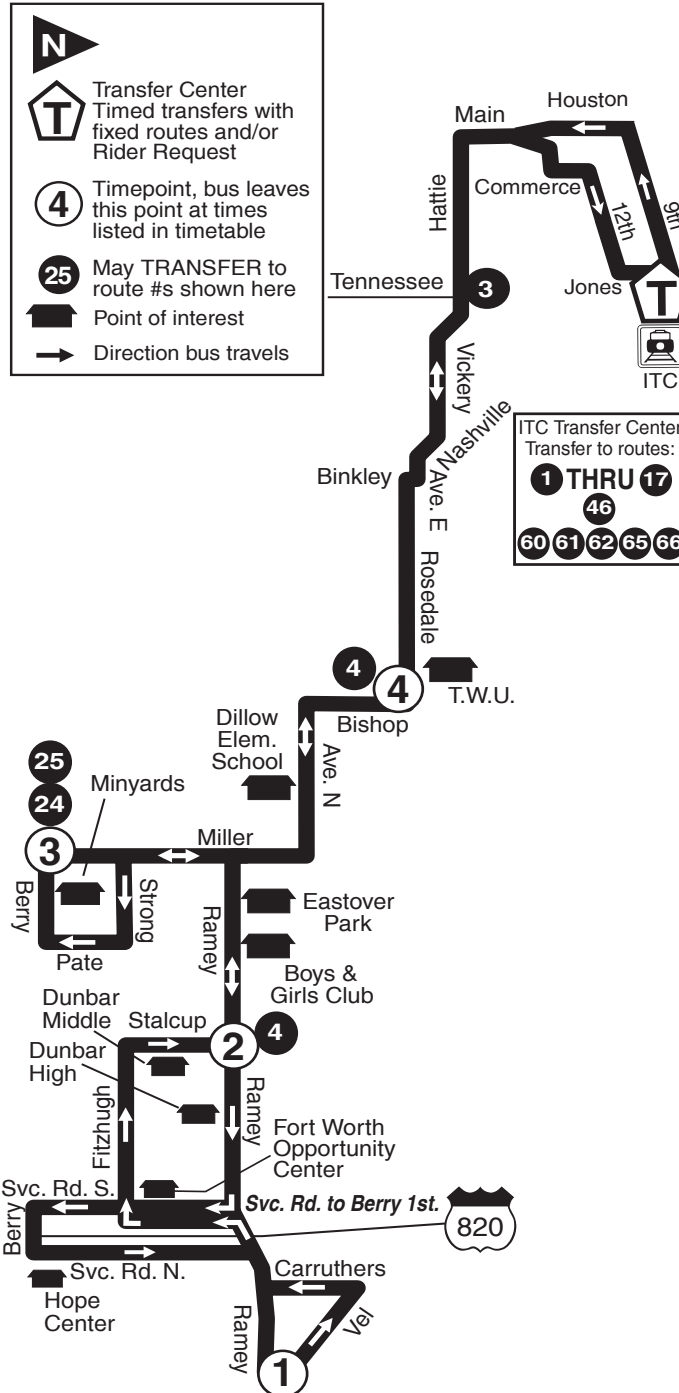

Transfer Rules:

No back-tracking along a route you've already traveled. *Example:* If you are traveling along Lancaster going **East** on one bus, transferring will not allow you to travel **West** along the **same part** of Lancaster even if it's a different bus.

TRANSFERS TO ROUTES

1 - 2 - 3 - 4 - 5 - 6 - 7 - 10 - 11 - 12 - 14
15 - 17 - 46 - 60 - 61 - 62 - 65 - 66

215-8600

FOR CUSTOMER SERVICE

<http://www.the-t.com>

TLC 05/18/2008

**TO DOWNTOWN
WEEKDAY AND SATURDAY
AM & PM**

Buses leave these timepoints at times listed below:

① Ramey & Vel	② Ramey & Stalcup	③ Berry & Miller	④ Rosedale & Bishop	ITC Station
6:20	6:30	6:41	6:50	7:15
7:20	7:30	7:41	7:50	8:15
8:20	8:30	8:41	8:50	9:15
9:20	9:30	9:41	9:50	10:15
10:20	10:30	10:41	10:50	11:15
11:20	11:30	11:41	11:50	12:15
12:20	12:30	12:41	12:50	1:15
1:20	1:30	1:41	1:50	2:15
2:20	2:30	2:41	2:50	3:15
3:20	3:30	3:41	3:50	4:15
4:20	4:30	4:41	4:50	5:15
5:20	5:30	5:41	5:50	6:15
6:20	6:30	6:41	6:50	7:15

Route 9 Ramey/Vickery

**FROM DOWNTOWN
WEEKDAY AND SATURDAY
AM & PM**

Buses leave these timepoints at times listed below:

ITC Station	④ Rosedale & Bishop	③ Berry & Miller	② Ramey & Stalcup	① Ramey & Vel
7:15	7:35	7:46	7:57	8:07
8:15	8:35	8:46	8:57	9:07
9:15	9:35	9:46	9:57	10:07
10:15	10:35	10:46	10:57	11:07
11:15	11:35	11:46	11:57	12:07
12:15	12:35	12:46	12:57	1:07
1:15	1:35	1:46	1:57	2:07
2:15	2:35	2:46	2:57	3:07
3:15	3:35	3:46	3:57	4:07
4:15	4:35	4:46	4:57	5:07
5:15	5:35	5:46	5:57	6:07
6:15	6:35	6:46	6:57	7:07
7:15	7:35	7:46	7:57	8:07