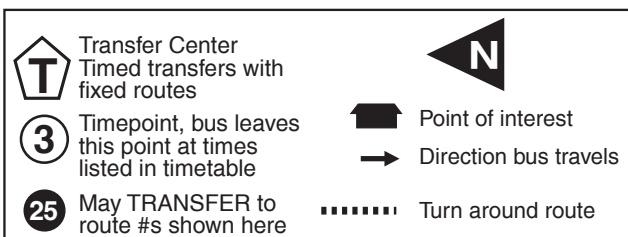

FROM EAST TRANSFER CENTER WEEKDAY -AM & PM

Buses leave these timepoints at times listed below:

T	⑤	④	①
East FW Transfer Ctr.	Woodhaven & Bridge	Boca Raton & Bridgewood	John T. White & Eastchase
5:20	5:33	5:43	5:58
5:50	6:03	6:13	6:28
6:20	6:33	6:43	6:58
6:50	7:03	7:13	7:28
7:20	7:33	7:43	7:58
7:50	8:03	8:13	8:28
8:20	8:33	8:43	8:58
8:50	9:03	9:13	9:28
9:20	9:33	9:43	9:58
9:50	10:03	10:13	10:28
10:20	10:33	10:43	10:58
10:50	11:03	11:13	11:28
11:20	11:33	11:43	11:58
11:50	12:03	12:13	12:28
12:20	12:33	12:43	12:58
12:50	1:03	1:13	1:28
1:20	1:33	1:43	1:58
1:50	2:03	2:13	2:28
2:20	2:33	2:43	2:58
2:50	3:03	3:13	3:28
3:20	3:33	3:43	3:58
3:50	4:03	4:13	4:28
4:20	4:33	4:43	4:58
4:50	5:03	5:13	5:28
5:20	5:33	5:43	5:58
5:50	6:03	6:13	6:28
6:20	6:33	6:43	6:58
7:20	7:33	7:43	7:58
8:20	8:33	8:43	8:58
9:20	9:33	9:43	9:58
9:45	9:55	10:05	10:15
10:45	10:55	11:05	11:15

See "Sunday Service" Brochure for schedule on Sundays (Mire "Sunday Service" horario para esta ruta sobre el domingo)