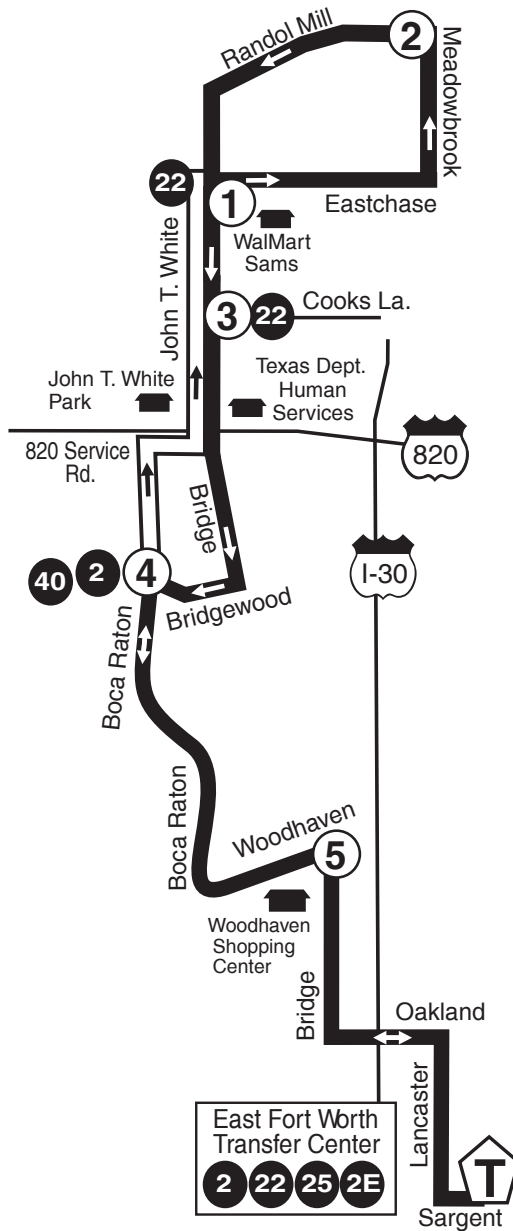

TRANSFERS TO ROUTES

2 - 2 Express - 22 - 25 - 40

215-8600

FOR CUSTOMER SERVICE

<http://www.the-t.com>

01/27/2008

TO EAST TRANSFER CENTER WEEKDAY -AM & PM

Buses leave these timepoints at times listed below:

Route 21 Boca Raton

FROM EAST TRANSFER CENTER WEEKDAY -AM & PM

Buses leave these timepoints at times listed below:

T	⑤	④	①
East FW Transfer Ctr.	Woodhaven & Bridge	Boca Raton & Bridgewood	John T. White & Eastchase
5:20	5:33	5:43	5:58
5:50	6:03	6:13	6:28
6:20	6:33	6:43	6:58
6:50	7:03	7:13	7:28
7:20	7:33	7:43	7:58
7:50	8:03	8:13	8:28
8:20	8:33	8:43	8:58
8:50	9:03	9:13	9:28
9:20	9:33	9:43	9:58
9:50	10:03	10:13	10:28
10:20	10:33	10:43	10:58
10:50	11:03	11:13	11:28
11:20	11:33	11:43	11:58
11:50	12:03	12:13	12:28
12:20	12:33	12:43	12:58
12:50	1:03	1:13	1:28
1:20	1:33	1:43	1:58
1:50	2:03	2:13	2:28
2:20	2:33	2:43	2:58
2:50	3:03	3:13	3:28
3:20	3:33	3:43	3:58
3:50	4:03	4:13	4:28
4:20	4:33	4:43	4:58
4:50	5:03	5:13	5:28
5:20	5:33	5:43	5:58
5:50	6:03	6:13	6:28
6:20	6:33	6:43	6:58
7:20	7:33	7:43	7:58
8:20	8:33	8:43	8:58
9:20	9:33	9:43	9:58
9:45	9:55	10:05	10:15
10:45	10:55	11:05	11:15