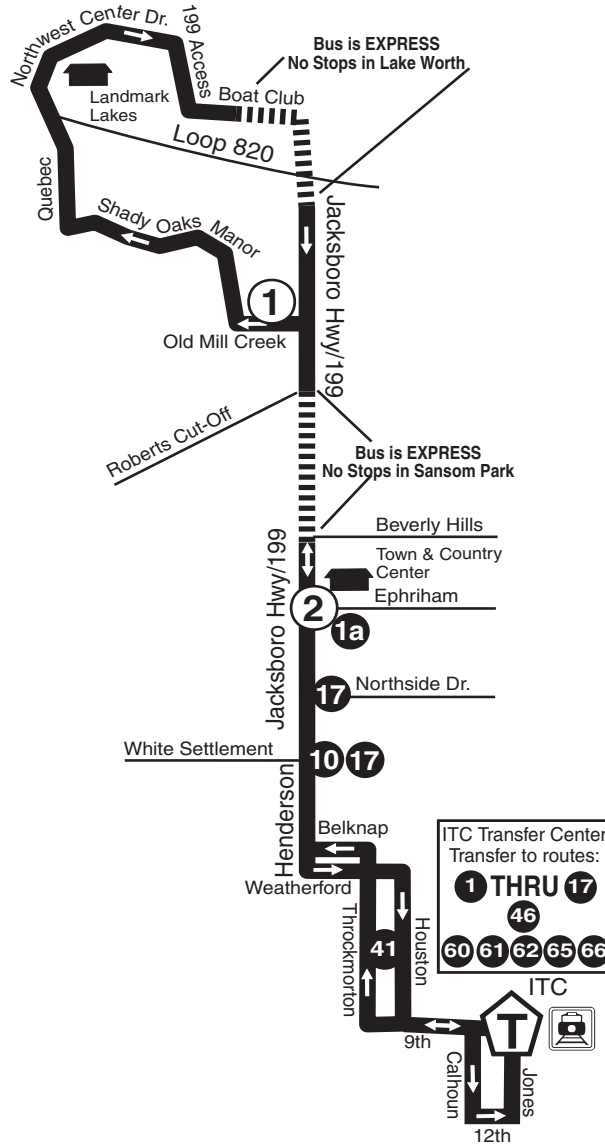

TO DOWNTOWN WEEKDAY -AM & PM

Buses leave these timepoints at times listed below:

①	②	T
Old Mill Creek & Jacksboro Hwy.	Jacksboro & Ephriham	ITC Station
6:39	6:51	7:15
7:09	7:21	7:45
7:39	7:51	8:15
8:09	8:21	8:45
8:39	8:51	9:15
9:09	9:21	9:45
9:39	9:51	10:15
10:09	10:21	10:45
10:39	10:51	11:15
11:09	11:21	11:45
11:39	11:51	12:15
12:09	12:21	12:45
12:39	12:51	1:15
1:09	1:21	1:45
1:39	1:51	2:15
2:09	2:21	2:45
2:39	2:51	3:15
3:13	3:25	3:45
3:43	3:55	4:15
4:13	4:25	4:45
4:43	4:55	5:15
5:13	5:25	5:45
5:43	5:55	6:15
6:13	6:25	6:45
6:43	6:55	7:15
7:43	7:55	8:15

Route 46 Jacksboro Highway

T Transfer Center
Timed transfers with fixed routes and/or Rider Request

1 Timepoint, bus leaves this point at times listed in timetable

10 May TRANSFER to route #s shown here

N Point of interest

→ Direction bus travels

FROM DOWNTOWN WEEKDAY -AM & PM

Buses leave these timepoints at times listed below:

T	②	①
ITC Station	Jacksboro & Ephriham	Old Mill Creek & Jacksboro Hwy.
7:15	7:33	7:39
7:45	8:03	8:09
8:15	8:33	8:39
8:45	9:03	9:09
9:15	9:33	9:39
9:45	10:03	10:09
10:15	10:33	10:39
10:45	11:03	11:09
11:15	11:33	11:39
11:45	12:03	12:09
12:15	12:33	12:39
12:45	1:03	1:09
1:15	1:33	1:39
1:45	2:03	2:09
2:15	2:33	2:39
2:45	3:05	3:13
3:15	3:35	3:43
3:45	4:05	4:13
4:15	4:35	4:43
4:45	5:05	5:13
5:15	5:35	5:43
5:45	6:05	6:13
6:15	6:35	6:43
6:45	7:05	7:13
7:15	7:35	7:43

See "Sunday Service" Brochure for schedule on Sundays (Mire "Sunday Service" horario para esta ruta sobre el domingo)

All Trips are served by wheelchair accessible vehicles. Todos Vehículos tienen elevaciones de silla de ruedas.