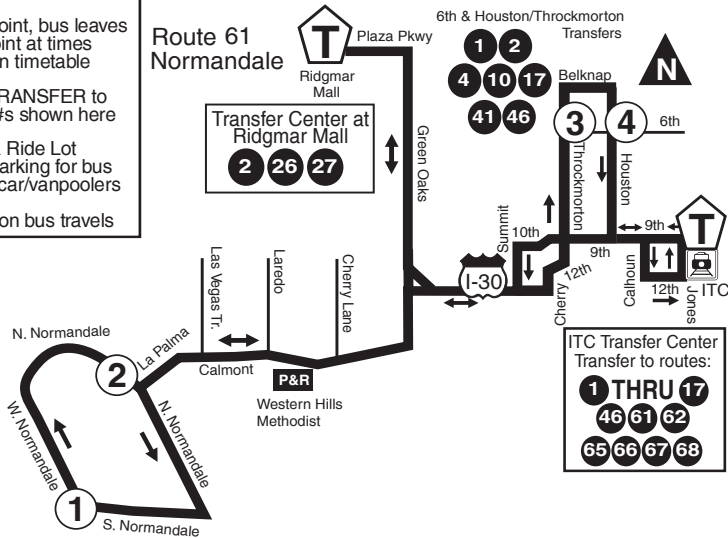

MAP KEY

- 1** Timepoint, bus leaves this point at times listed in timetable
- 7** May TRANSFER to route #s shown here
- P&R** Park & Ride Lot
Free parking for bus riders car/vanpoolers
- ➔ Direction bus travels

61

TO DOWNTOWN AM

Buses leave these timepoints at times listed below:

1	2	T	3	4	T
S. Normandale & W. Normandale	N. Normandale & La Palma	Ridgmar Mall	6th & Throckmorton	6th & Houston	ITC Station
5:35	5:38	5:48	6:07	6:12	6:15
6:10	6:13	6:23	6:42	6:47	6:50
6:55	7:02	7:12	7:30	7:35	7:38

FROM DOWNTOWN PM

3	4	T	T	1	2
6th & Throckmorton	6th & Houston	ITC Station	Ridgmar Mall	S. Normandale & W. Normandale	N. Normandale & La Palma
4:42	4:50	4:55	5:13	5:28	5:35
4:57	5:05	5:10	5:28	5:43	5:50
5:27	5:35	5:40	5:58	6:13	6:20

ITC Transfer Center
Transfer to routes:

1 THRU 17
46 61 62
65 66 67 68