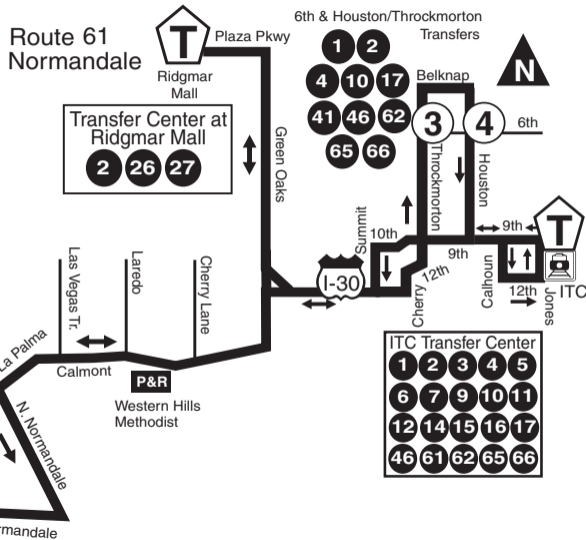

**MAP KEY**

- 1** Timepoint, bus leaves this point at times listed in timetable
- 7** May TRANSFER to route #s shown here
- P&R** Park & Ride Lot  
Free parking for bus riders car/vanpoolers
- Direction bus travels

**61**

**TO DOWNTOWN AM**

Buses leave these timepoints at times listed below:

<b>1</b>	<b>2</b>	<b>T</b>	<b>3</b>	<b>4</b>	<b>T</b>
S. Normandale & W. Normandale	N. Normandale & La Palma	Ridgmar Mall	6th & Throckmorton	6th & Houston	ITC Station
5:35 6:10 6:55	5:38 6:13 7:02	5:48 6:23 7:12	6:07 6:42 7:30	6:12 6:47 7:35	6:15 6:50 7:38

**FROM DOWNTOWN PM**

<b>3</b>	<b>4</b>	<b>T</b>	<b>T</b>	<b>1</b>	<b>2</b>
6th & Throckmorton	6th & Houston	ITC Station	Ridgmar Mall	S. Normandale & W. Normandale	N. Normandale & La Palma
4:42 4:57 5:27	4:50 5:05 5:35	4:55 5:10 5:40	5:13 5:28 5:58	5:28 5:43 6:13	5:35 5:50 6:20