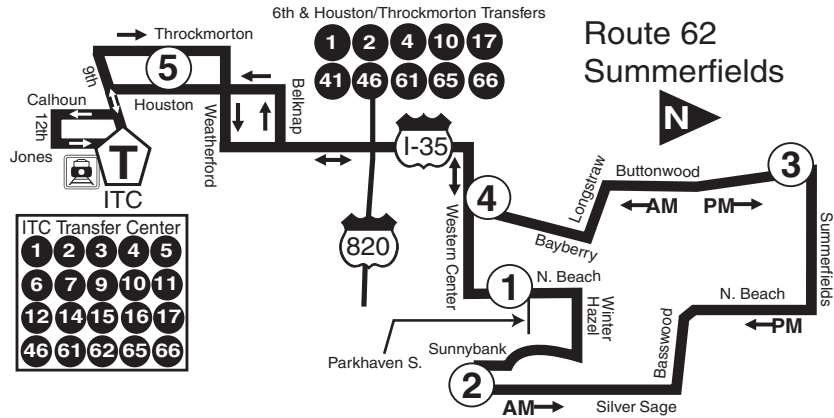

62

TO DOWNTOWN

Buses leave these timepoints at times listed below:

	①	②	③	④	⑤	ⓧ
	Beach & Parkhaven	Sunnybank & Silver Sage	Summerfields & Buttonwood	Bayberry & Western Center	6th & Houston	ITC Station
AM	6:47	6:55	7:01	7:06	7:34	7:39

FROM DOWNTOWN

	ⓧ	⑤	④	③	②	①
	ITC Station	6th & Throckmorton	Bayberry & Western Center	Summerfields & Buttonwood	Sunnybank & Silver Sage	Beach & Parkhaven
PM	5:10	5:15	5:43	5:48	5:54	6:02