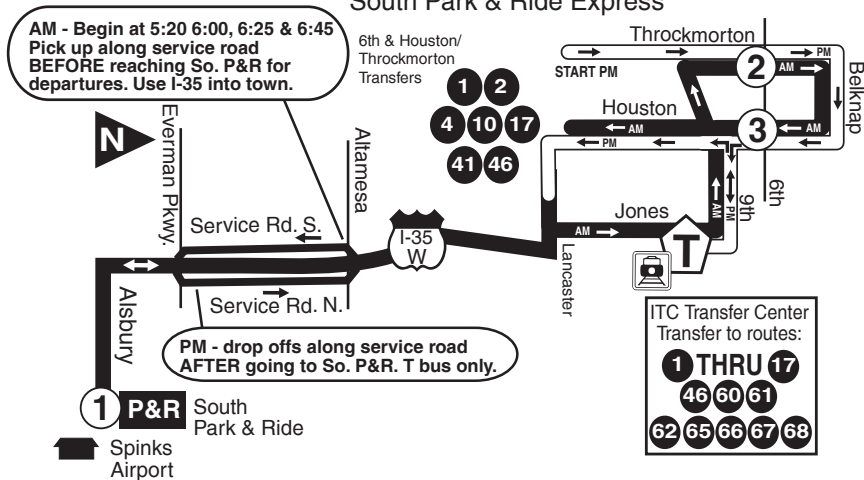

65

Special mid-day trip provided by City County Transportation (CCT).
CCT accepts all The T fares and passes. Look for the CCT logo and
the bus boards curbside on Jones St. at the ITC.

South Park & Ride Express

TO DOWNTOWN AM

Buses leave these timepoints at times listed below:

①	T	②	③
South P & R	ITC Station	6th & Throckmorton	6th & Houston
5:40	6:05	6:10	6:15
6:20	6:50	6:55	7:00
6:45	7:15	7:20	7:25
7:05	7:35	7:40	7:45

11:53 CCT bus P&R arrives ITC 12:10pm

FROM DOWNTOWN PM

②	③	T	①
6th & Throckmorton	6th & Houston	ITC Station	South P & R
CCT bus ITC to P&R 12:15			12:35
4:02	4:10	4:15	4:40
4:42	4:50	4:55	5:20
5:07	5:15	5:20	5:45
6:02	6:10	6:15	6:40

ITC Transfer Center
Transfer to routes:
① THRU ①7
④6 ⑥0 ⑥1
⑥2 ⑥5 ⑥6 ⑥7 ⑥8