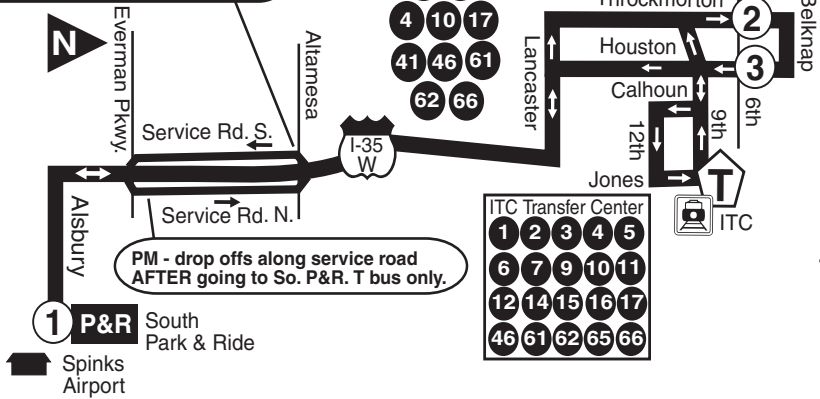

65

Special mid-day trip provided by City County Transportation (CCT). CCT accepts all The T fares and passes. Look for the CCT logo and the bus boards curbside on Jones St. at the ITC.

South Park & Ride Express

6th & Houston/Throckmorton Transfers

AM - Begin at 5:20 6:00, 6:25 & 6:45
Pick up along service road BEFORE reaching So. P&R for departures. Use I-35 into town.

PM - drop offs along service road AFTER going to So. P&R. T bus only.

1	2	3	4	5
6	7	9	10	11
12	14	15	16	17
46	61	62	65	66

TO DOWNTOWN AM

Buses leave these timepoints at times listed below:

①	②	③	T
South P & R	6th & Throckmorton	6th & Houston	ITC Station
5:40	6:05	6:10	6:15
6:20	6:50	6:55	7:00
6:45	7:15	7:20	7:25
7:05	7:35	7:40	7:45
11:53	CCT bus P&R to ITC		12:10pm

FROM DOWNTOWN PM

②	③	T	①
6th & Throckmorton	6th & Houston	ITC Station	South P & R
CCT bus ITC to P&R		12:15	12:35
4:02	4:10	4:15	4:40
4:42	4:50	4:55	5:20
5:07	5:15	5:20	5:45
6:02	6:10	6:15	6:40