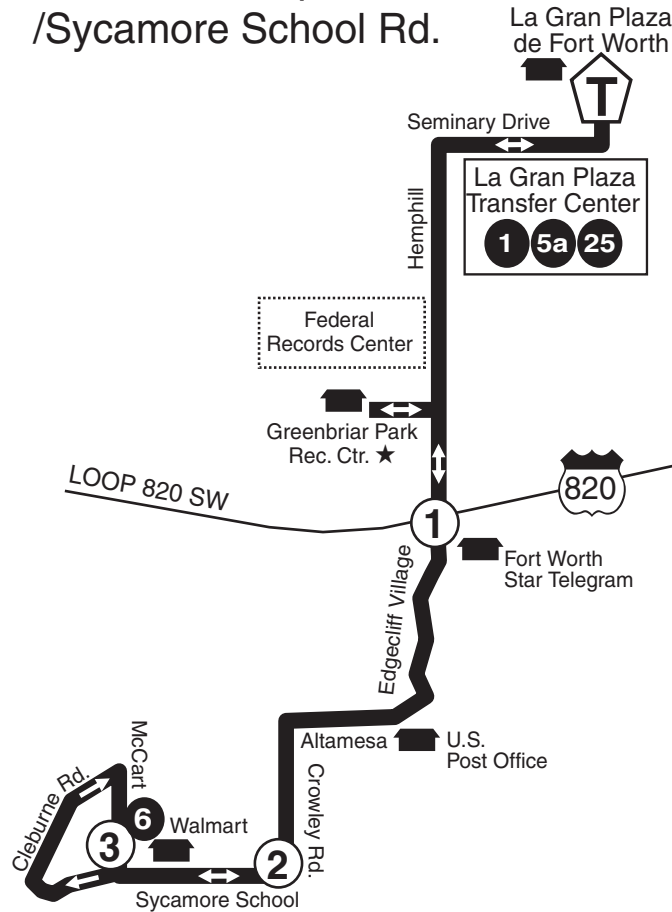

	①	②	③
La Gran Plaza Transfer Ctr.	California Pkwy. & Hemphill	Sycamore Sc. & Crowley	Sycamore Sc. & McCart
6:45	6:55	7:05	7:10
7:45	7:55	8:05	8:10
8:45	8:55	9:05	9:10
★ 9:45	9:55	10:05	10:10
★ 10:45	10:55	11:05	11:10
★ 11:45	11:55	12:05	12:10
★ 12:45	12:55	1:05	1:10
1:45	1:55	2:05	2:10
2:45	2:55	3:05	3:10
3:45	3:55	4:05	4:10
4:45	4:55	5:05	5:10
5:45	5:55	6:05	6:10
6:45	6:55	7:05	7:10
7:45	7:55	8:05	8:10

NORTHBOUND WEEKDAY -AM & PM

Buses leave these timepoints at times listed below:

③	②	①	
Sycamore Sc. & McCart	Sycamore Sc. & Crowley	California Pkwy. & Hemphill	La Gran Plaza Transfer Ctr.
7:10	7:22	7:33	7:43
8:10	8:22	8:33	8:43
★ 9:10	9:22	9:33	9:43
★ 10:10	10:22	10:33	10:43
★ 11:10	11:22	11:33	11:43
★ 12:10	12:22	12:33	12:43
★ 1:10	1:22	1:33	1:43
2:10	2:22	2:33	2:43
3:10	3:22	3:33	3:43
4:10	4:22	4:33	4:43
5:10	5:22	5:33	5:43
6:10	6:22	6:33	6:43
7:10	7:22	7:33	7:43
8:10	8:22	8:33	8:43

★ Trip serves Greenbriar Park Recreation Center on weekdays only

**All Trips are served by wheelchair accessible vehicles.
Todos Vehículos tienen elevaciones de silla de ruedas.**

Route 72 Hemphill /Sycamore School Rd.

SOUTHBOUND SATURDAY -AM & PM

Buses leave these timepoints at times listed below:

	①	②	③
La Gran Plaza Transfer Ctr.	California Pkwy. & Hemphill	Sycamore Sc. & Crowley	Sycamore Sc. & McCart
6:45	6:55	7:05	7:10
7:45	7:55	8:05	8:10
8:45	8:55	9:05	9:10
9:45	9:55	10:05	10:10
10:45	10:55	11:05	11:10
11:45	11:55	12:05	12:10
12:45	12:55	1:05	1:10
1:45	1:55	2:05	2:10
2:45	2:55	3:05	3:10
3:45	3:55	4:05	4:10
4:45	4:55	5:05	5:10
5:45	5:55	6:05	6:10
6:45	6:55	7:05	7:10
7:45	7:55	8:05	8:10