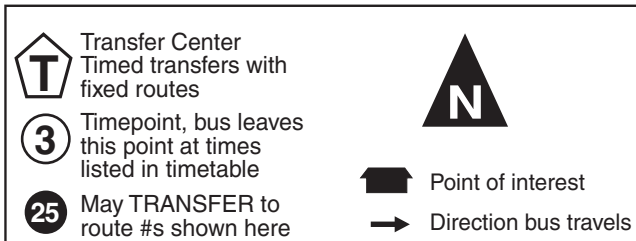

Transfer Rules:

No back-tracking along a route you've already traveled. *Example:* If you are traveling along Lancaster going **East** on one bus, transferring will not allow you to travel **West** along the **same part** of Lancaster even if it's a different bus.

NORTHBOUND WEEKDAY -AM & PM

Buses leave these timepoints at times listed below:

③	②	①	
Sycamore Sc. & McCart	Sycamore Sc. & Crowley	California Pkwy. & Hemphill	La Gran Plaza Transfer Ctr.
7:10	7:22	7:33	7:43
8:10	8:22	8:33	8:43
★ 9:10	9:22	9:33	9:43
★ 10:10	10:22	10:33	10:43
★ 11:10	11:22	11:33	11:43
★ 12:10	12:22	12:33	12:43
★ 1:10	1:22	1:33	1:43
2:10	2:22	2:33	2:43
3:10	3:22	3:33	3:43
4:10	4:22	4:33	4:43
5:10	5:22	5:33	5:43
6:10	6:22	6:33	6:43
7:10	7:22	7:33	7:43
8:10	8:22	8:33	8:43

★ Trip serves Greenbriar Park Recreation Center on weekdays only

**All Trips are served by wheelchair accessible vehicles.
Todos Vehículos tienen elevaciones de silla de ruedas.**

Route 72 Hemphill /Sycamore School Rd.