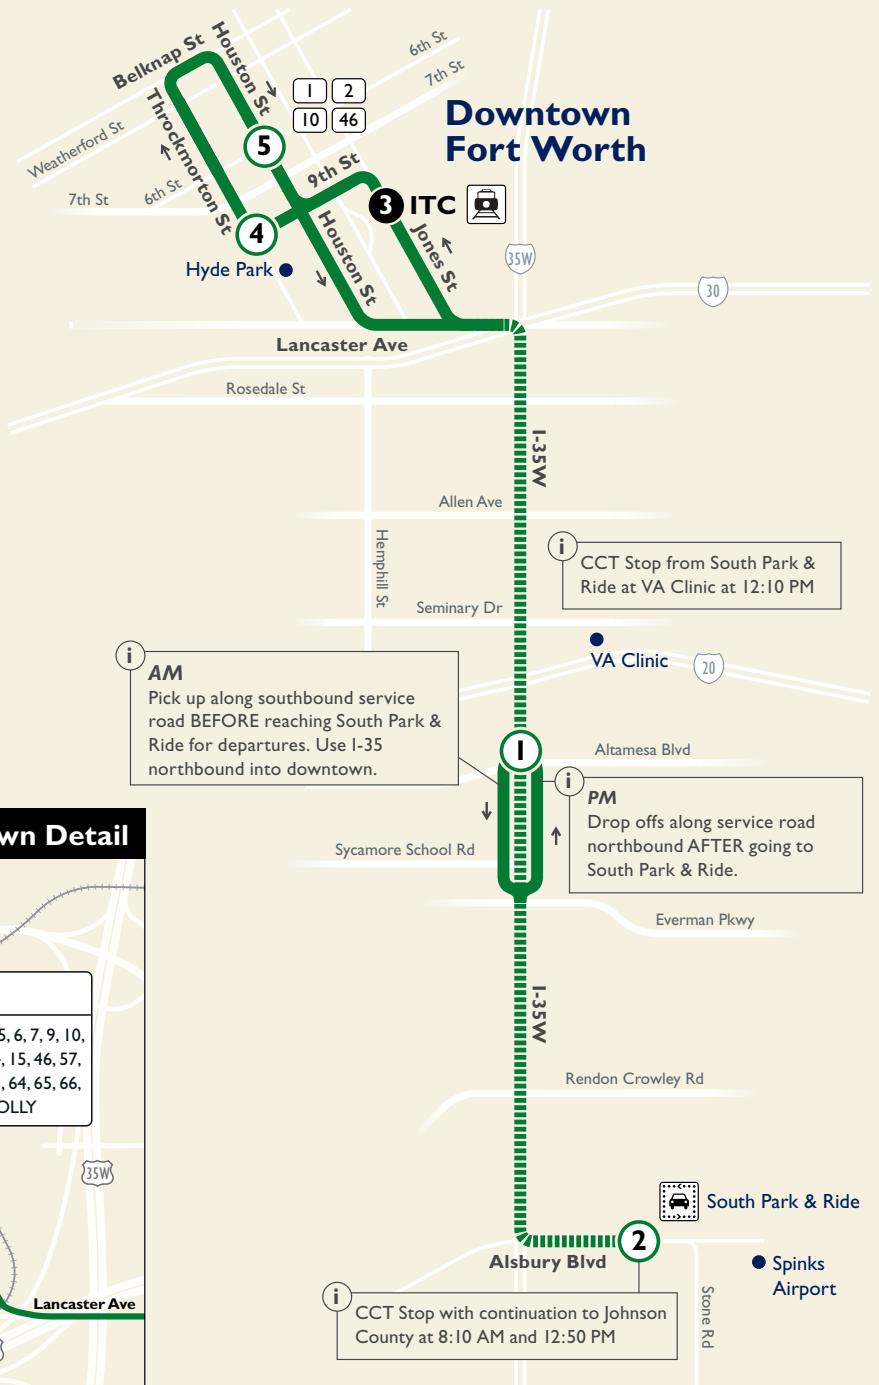

65 South Park & Ride

Map Key

-  Route Line
-  Non-Stop Service
-  Scheduled timepoint
-  Transfer Center
-  Transfer to other buses
-  Trinity Railway Express
-  Park & Ride

Visit nextbus.com for real-time bus location info

Effective:
August 13, 2017

Weekdays

To Downtown

<i>I-35W at Altamesa Blvd</i>	<i>South P & R</i>	<i>ITC Station</i>	<i>Hyde Park</i>	<i>6th & Houston</i>
1	2	3	4	5
5:28	5:40	6:05	6:09	6:15
6:05	6:20	6:50	6:54	7:00
6:30	6:45	7:15	7:19	7:25
6:51	7:05	7:35	7:39	7:45
—	*11:55	*12:25	—	—

From Downtown

<i>Hyde Park</i>	<i>6th & Houston</i>	<i>ITC Station</i>	<i>South P & R</i>	<i>I-35W at Altamesa Blvd</i>
4	5	3	2	1
—	—	*7:50	*8:10	—
—	—	*12:30	*12:50	—
4:01	4:10	4:15	4:40	4:51
4:44	4:53	4:58	5:23	5:34
5:13	5:22	5:27	5:52	6:03
6:01	6:10	6:15	6:40	6:51

* Trips provided by City County Transportation (CCT).

AM Times PM Times

CCT operates a Commuter Bus route serving the cities of Cleburne, Joshua, and Burleson with connecting service to other cities in Johnson County and Fort Worth. The Interurban Commuter Bus terminates at the Intermodal Transportation Center (ITC) in downtown Fort Worth to enable connection with FWTA bus and commuter rail services.