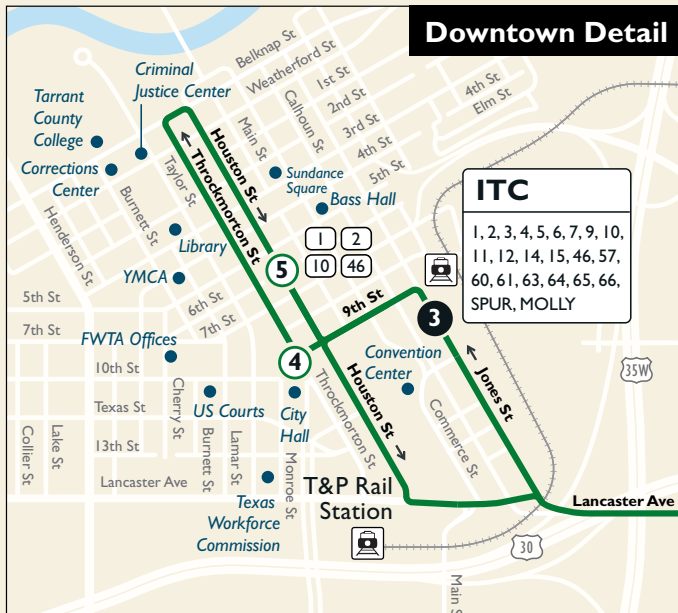

65 South Park & Ride

Map Key

-  Route Line
-  Non-Stop Service
-  Scheduled timepoint
-  Transfer Center
-  Transfer to other buses
-  Trinity Railway Express
-  Park & Ride

Visit nextbus.com for real-time bus location info

Effective:
August 13, 2017

Weekdays

To Downtown

<i>I-35W at Altamesa Blvd</i>	<i>South P & R</i>	<i>ITC Station</i>	<i>Hyde Park</i>	<i>6th & Houston</i>
1	2	3	4	5
5:28	5:40	6:05	6:09	6:15
6:05	6:20	6:50	6:54	7:00
6:30	6:45	7:15	7:19	7:25
6:51	7:05	7:35	7:39	7:45
—	*11:55	*12:25	—	—

From Downtown

<i>Hyde Park</i>	<i>6th & Houston</i>	<i>ITC Station</i>	<i>South P & R</i>	<i>I-35W at Altamesa Blvd</i>
4	5	3	2	1
—	—	*7:50	*8:10	—
—	—	*12:30	*12:50	—
4:01	4:10	4:15	4:40	4:51
4:44	4:53	4:58	5:23	5:34
5:13	5:22	5:27	5:52	6:03
6:01	6:10	6:15	6:40	6:51

* Trips provided by City County Transportation (CCT).

AM Times PM Times

CCT operates a Commuter Bus route serving the cities of Cleburne, Joshua, and Burleson with connecting service to other cities in Johnson County and Fort Worth. The Interurban Commuter Bus terminates at the Intermodal Transportation Center (ITC) in downtown Fort Worth to enable connection with FWTA bus and commuter rail services.