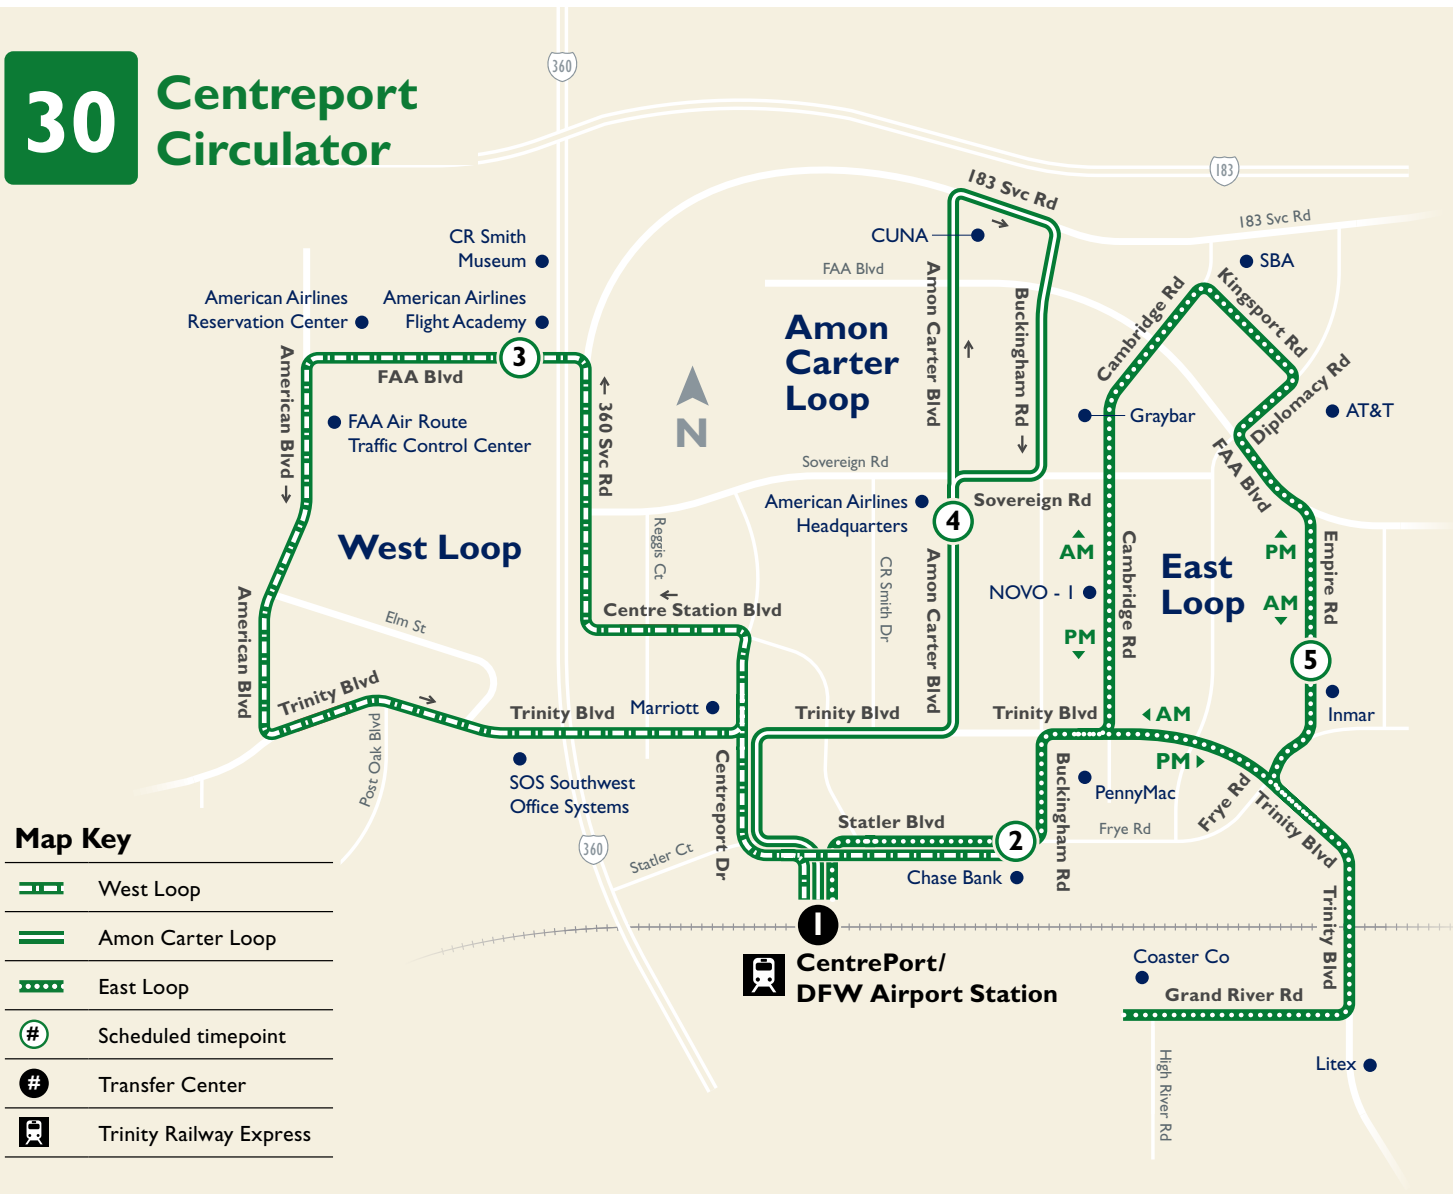

30

Centreport Circulator

Map Key

-  West Loop
-  Amon Carter Loop
-  East Loop
-  Scheduled timepoint
-  Transfer Center
-  Trinity Railway Express

Effective January 4, 2018

Burnett Plaza | 800 Cherry Street
 Fort Worth, Texas 76102
 Customer Service: 817.215.8600 |
www.FWTA.org | @TheTFortWorth

Weekdays

West Loop AM/PM

TRE Station	Chase Bank	American Airlines Academy	TRE Station
1	2	3	1
6:10	6:14	6:18	6:30
6:32	6:36	6:40	6:52
6:52	6:56	7:00	7:12
7:20	7:24	7:28	7:40
7:50	7:54	7:58	8:10
8:10	8:14	8:18	8:30
8:32	8:36	8:40	8:52

TRE Station	American Airlines Academy	Chase Bank	TRE Station
1	3	2	1
2:55	3:03	3:16	3:20
3:20	3:28	3:41	3:45
3:55	4:03	4:16	4:20
4:20	4:28	4:41	4:45
4:50	4:58	5:11	5:15
5:20	5:28	5:41	5:45
5:50	5:58	6:11	6:15
6:15	6:23	6:36	6:40

Amon Carter Loop

TRE Station	American Airlines Headquarters	TRE Station
1	4	1
6:10	6:22	6:30
6:32	6:44	6:52
6:52	7:04	7:12
7:20	7:32	7:40
7:50	8:02	8:10
8:10	8:22	8:30
8:32	8:44	8:52
No Midday Service		
3:00	3:12	3:20
3:25	3:37	3:45
4:00	4:12	4:20
4:25	4:37	4:45
4:55	5:07	5:15
5:25	5:37	5:45
5:55	6:12	6:15
6:20	6:32	6:40